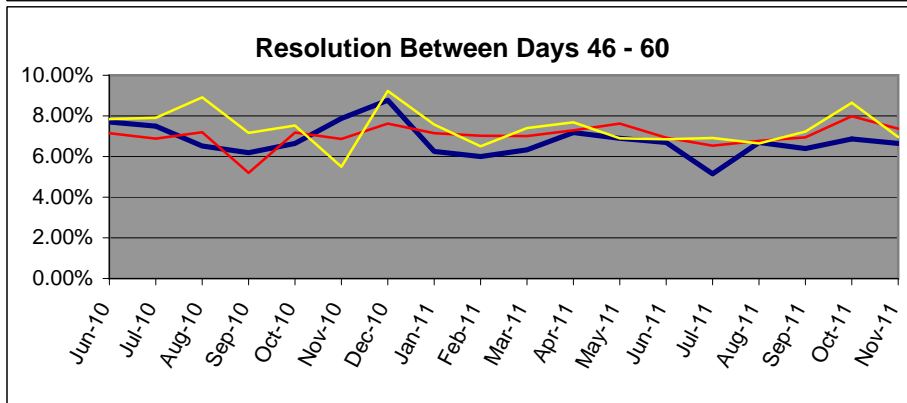

# Benchmarking Resolution Analysis Report

Run Date: 1/1/2012