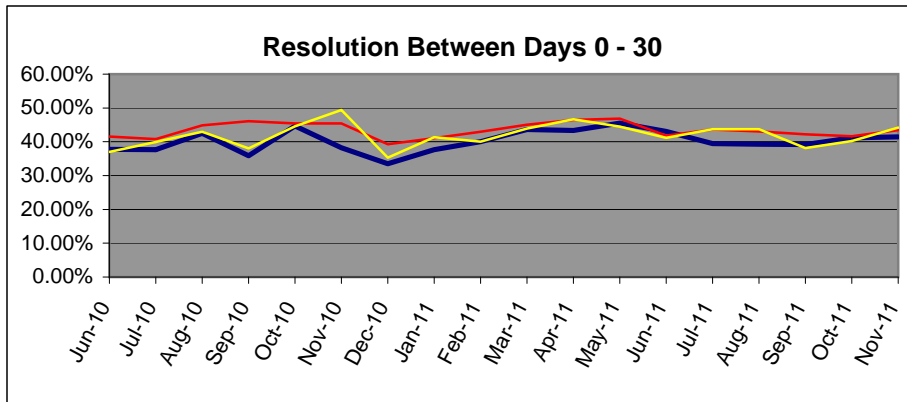

# Benchmarking Resolution Analysis Report

Run Date: 1/1/2012