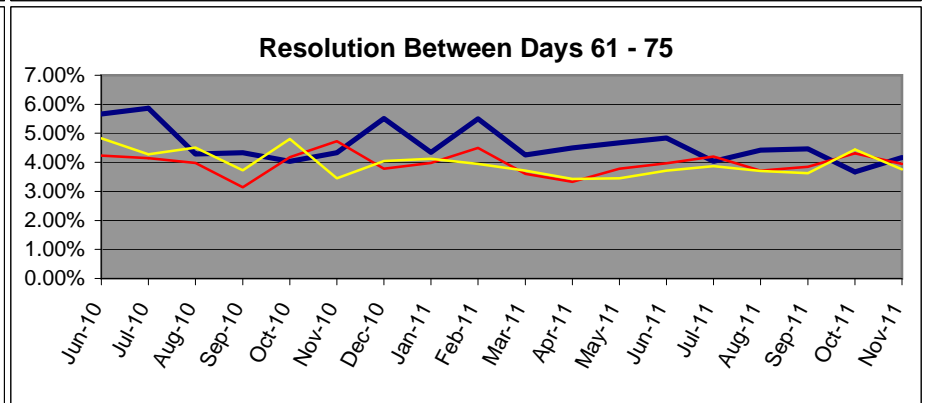

# Benchmarking Resolution Analysis Report

Run Date: 1/1/2012