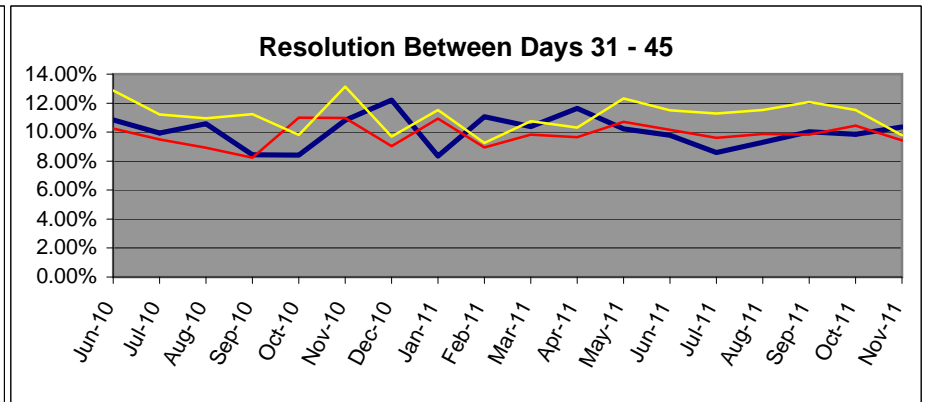

# Benchmarking Resolution Analysis Report

Run Date: 1/1/2012